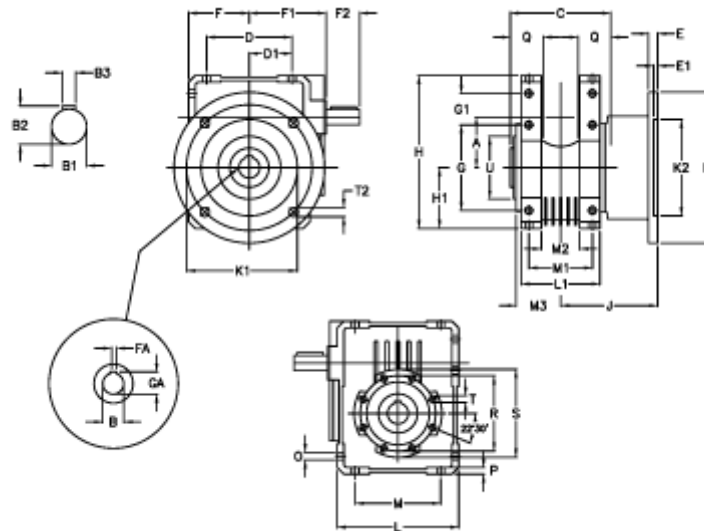

Article number: 3922086056400

Description: Worm gear with solid input shaft
W 86UF1-56-HS unassembled

Measures

A = 86.90	Description = W86UF-xx-P71 B5	G1 = 45.5	L = 200	Q = 45
B = 35	E = 15	GA = 38.3	L1 = 125	R = 130
B1 = 25	E1 = 6	H = 245.5	M = 144	S = 150
B2 = 28.0	F = 100.0	H1 = 100.0	M1 = 101	T = M10x18
B3 = 8	F1 = 142.5	J = 151.0	M2 = 57	T2 = 12.5
C = 140	F2 = 50	K = 210	M3 = 64.5	U = 110
D = 144.0	FA = 10	K1 = 176	O = 11.5	
D1 = 72.0	G = 144	K2 = 152	P = 11	